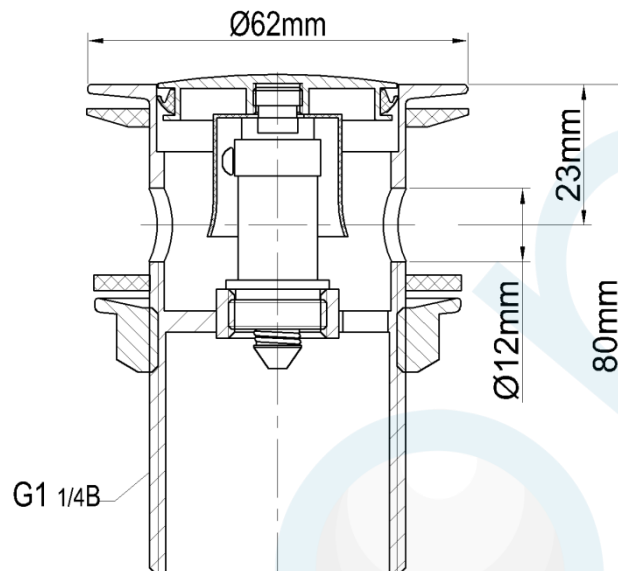

OVER FLOW POP-UP PLUG & WASTE 32mm x 80mm BRASS CP

Product Code : 71410

Brand Name: elson

Product Specification

- Complies with WMTS-040 Watermark Licence Number: WMKT20049
- Material: Brass
- End Connectors: Complies with AS 3688
- Maximum Working Temperature 80°C
- Application: China Basin, Glass Basin, Vanity Basin